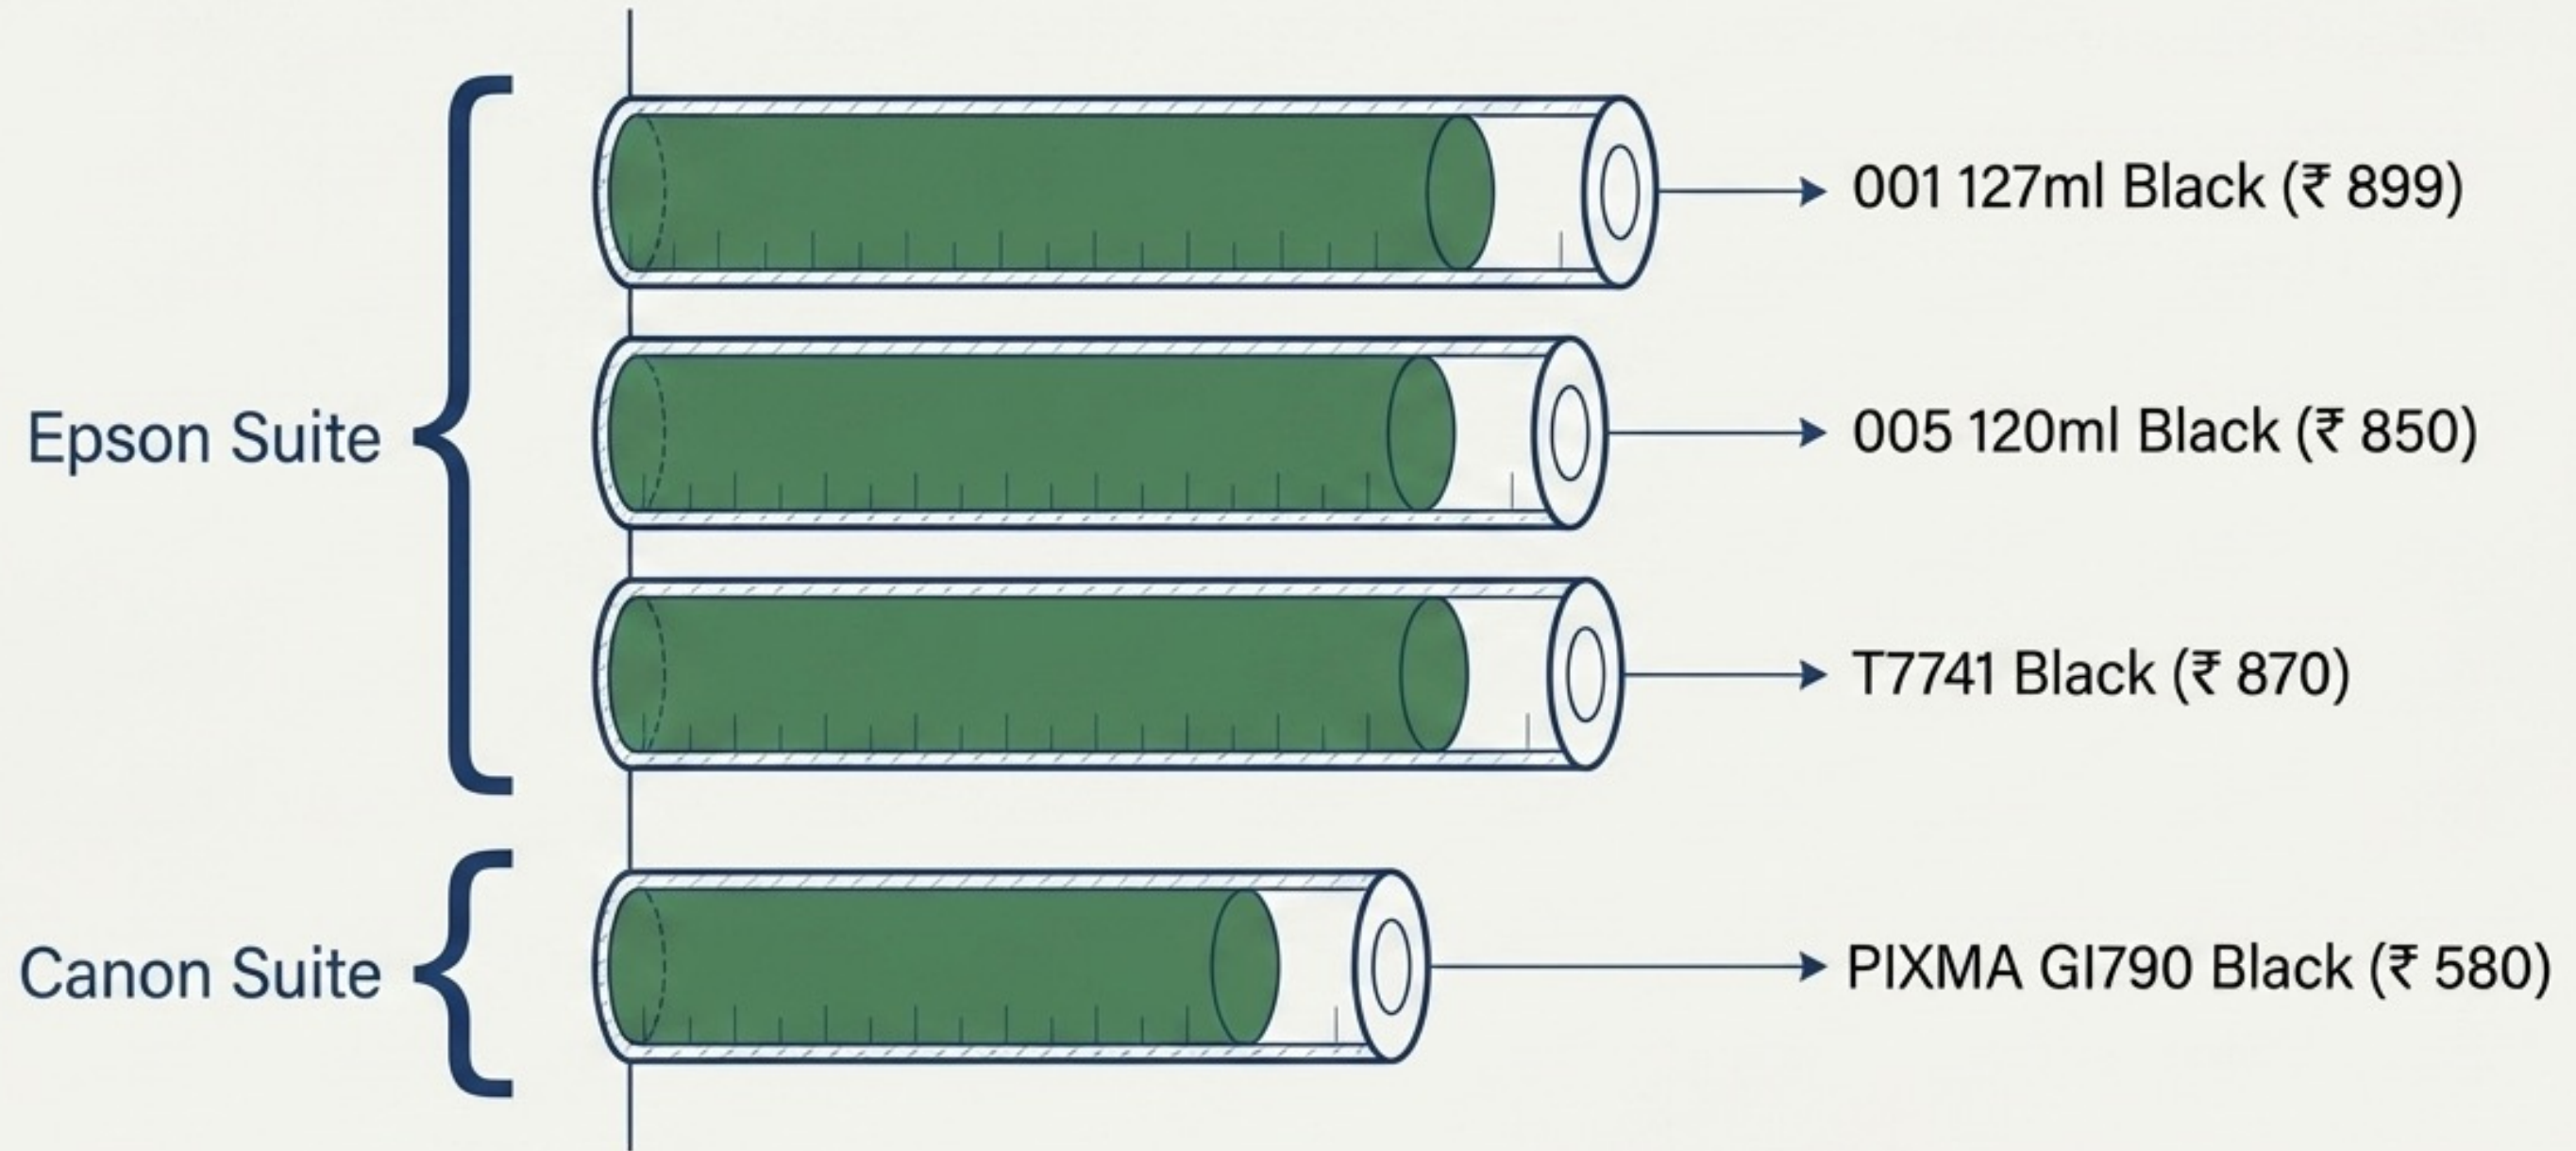

High-Yield Consumables for Continuous Operations

Supplying **uninterrupted** print capabilities for regional enterprises and academic institutions.