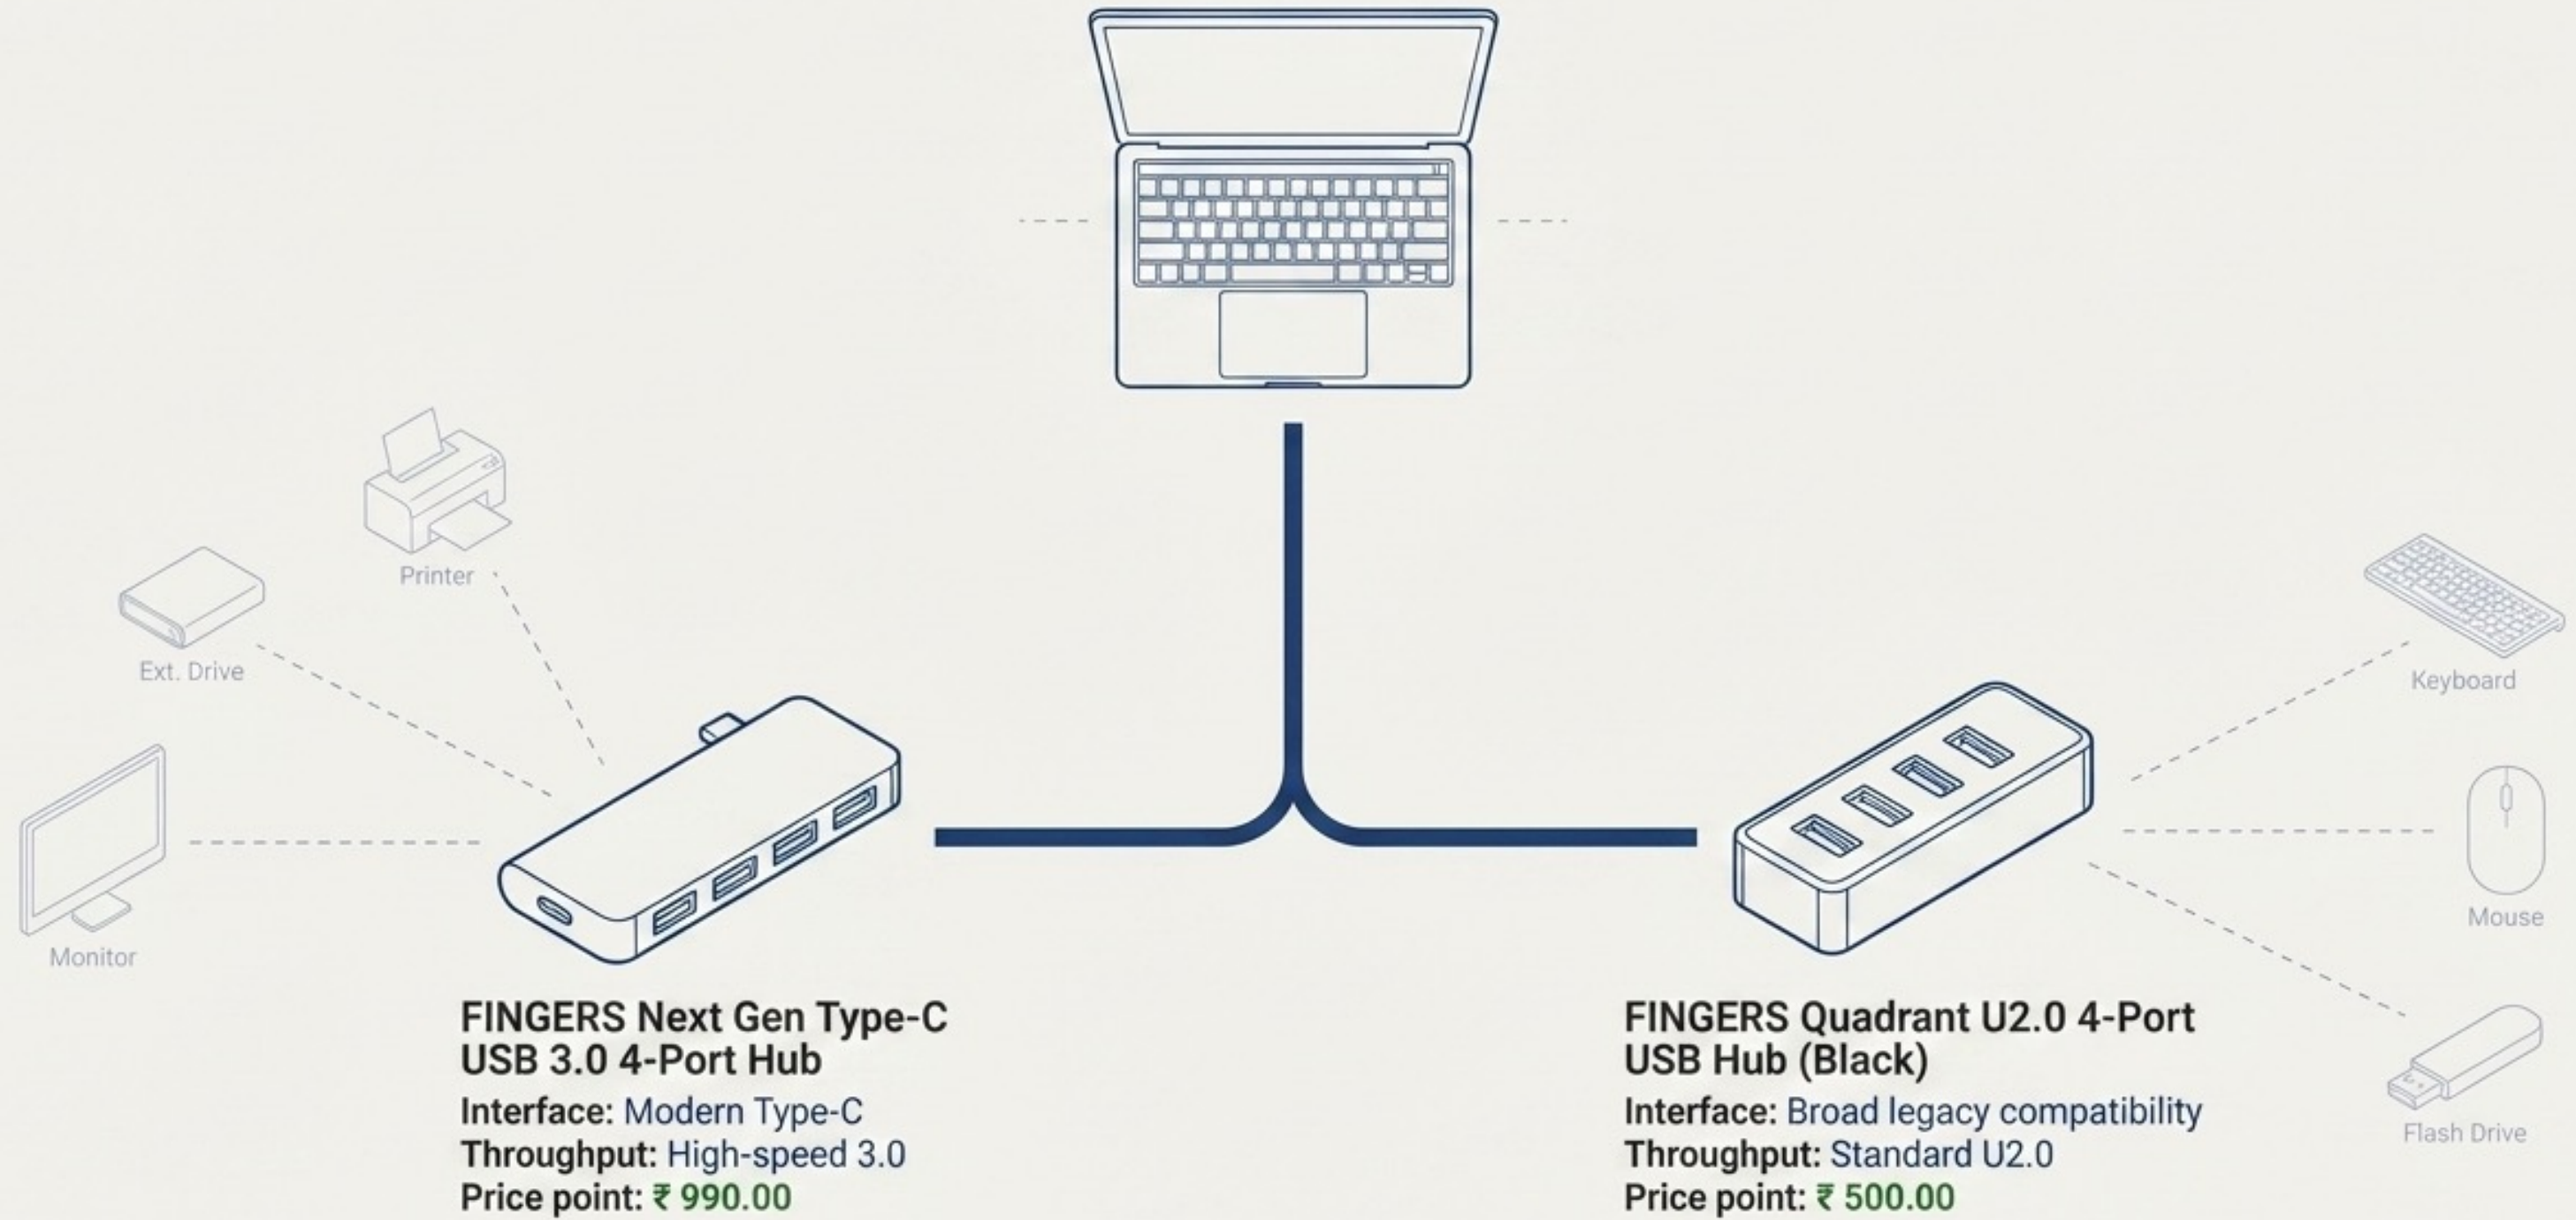

Expanding Workstation Bandwidth