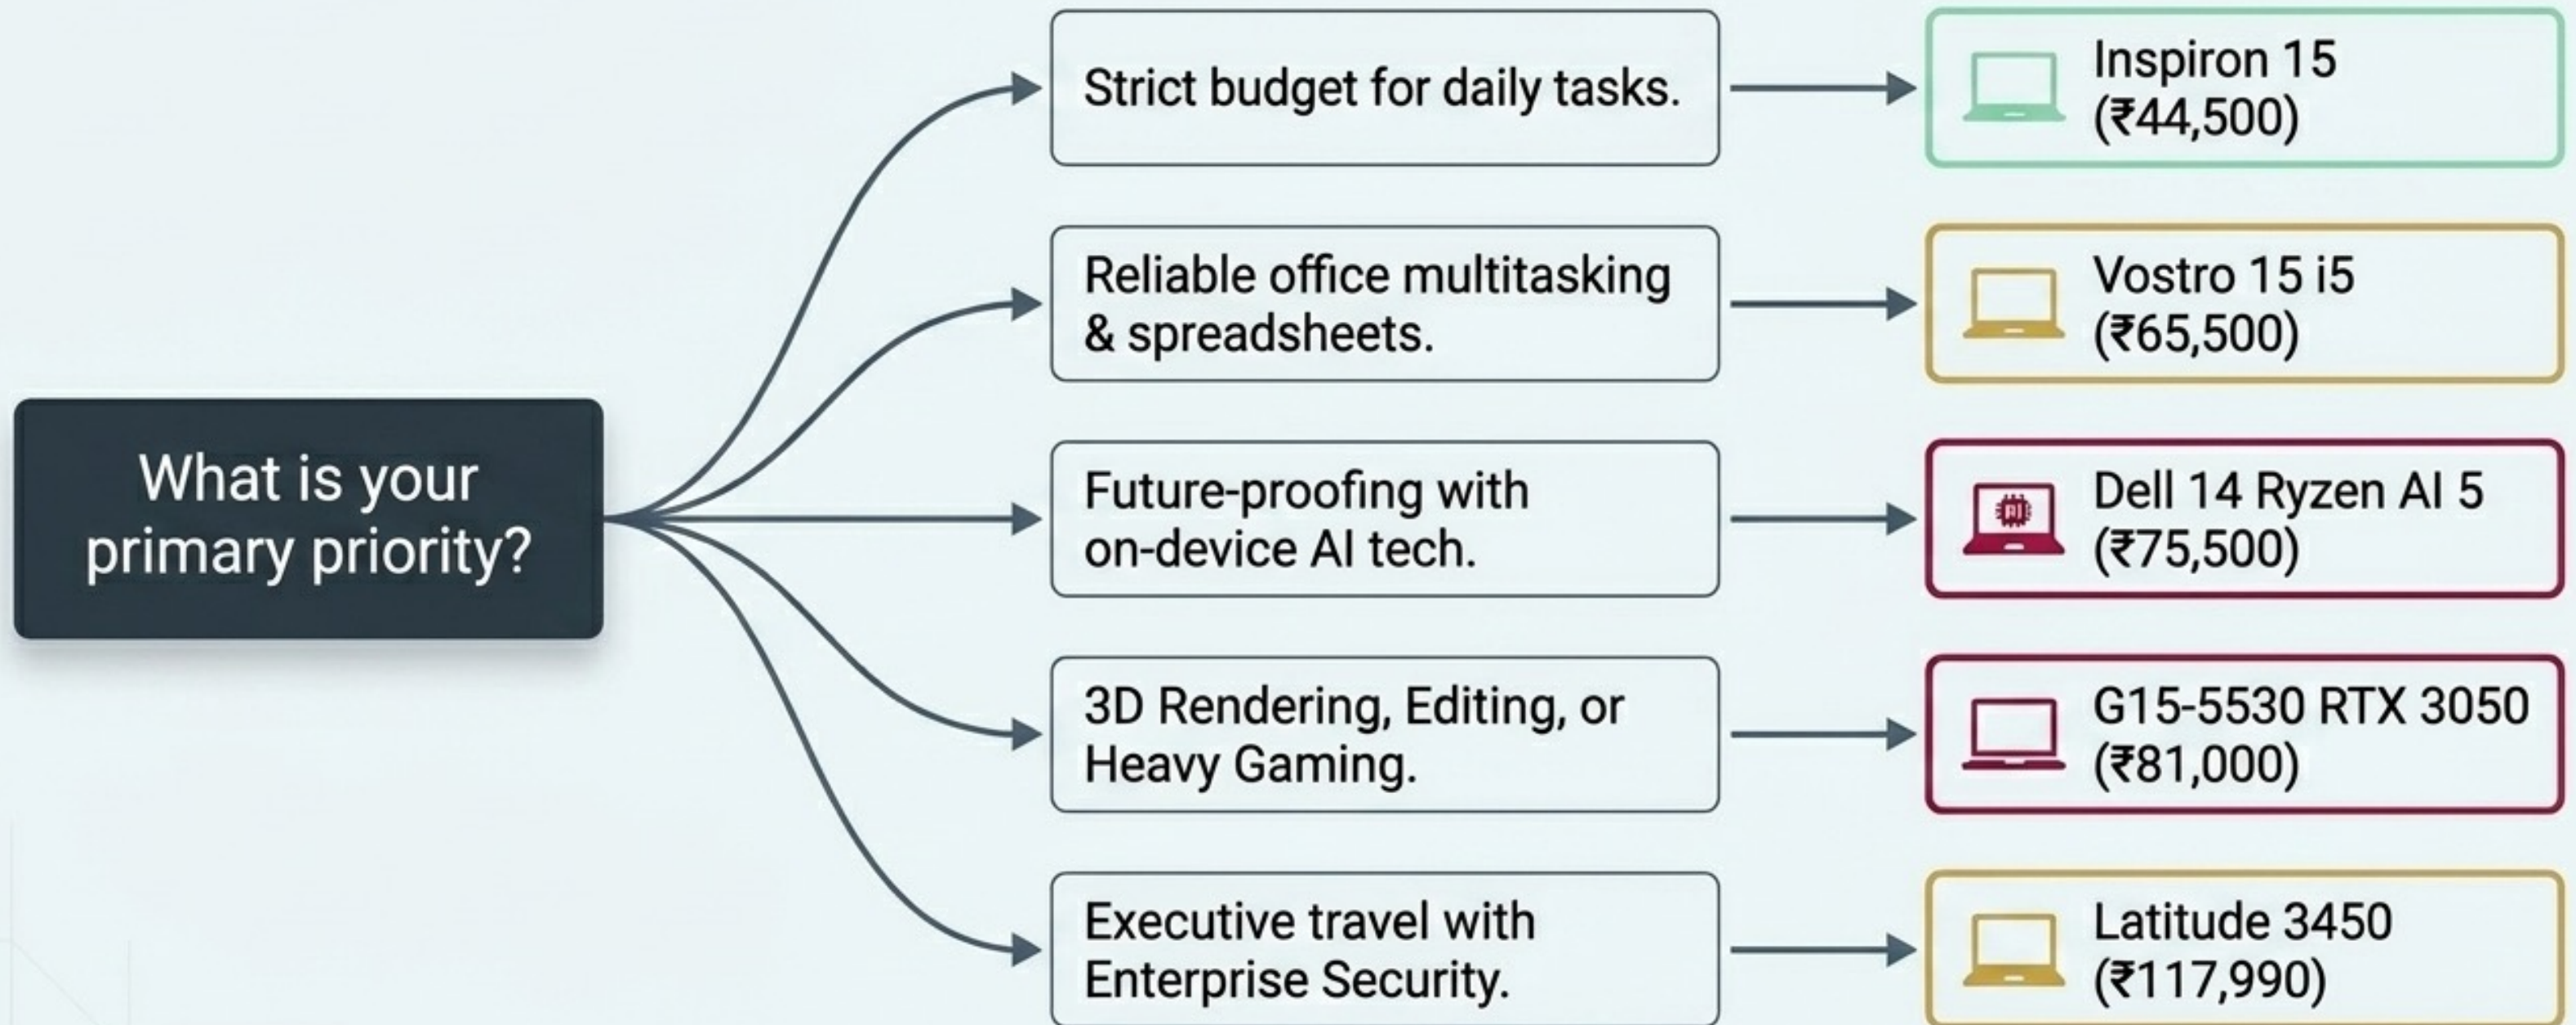

The Durga Computers Decision Engine

Match your priority to the perfect Dell.