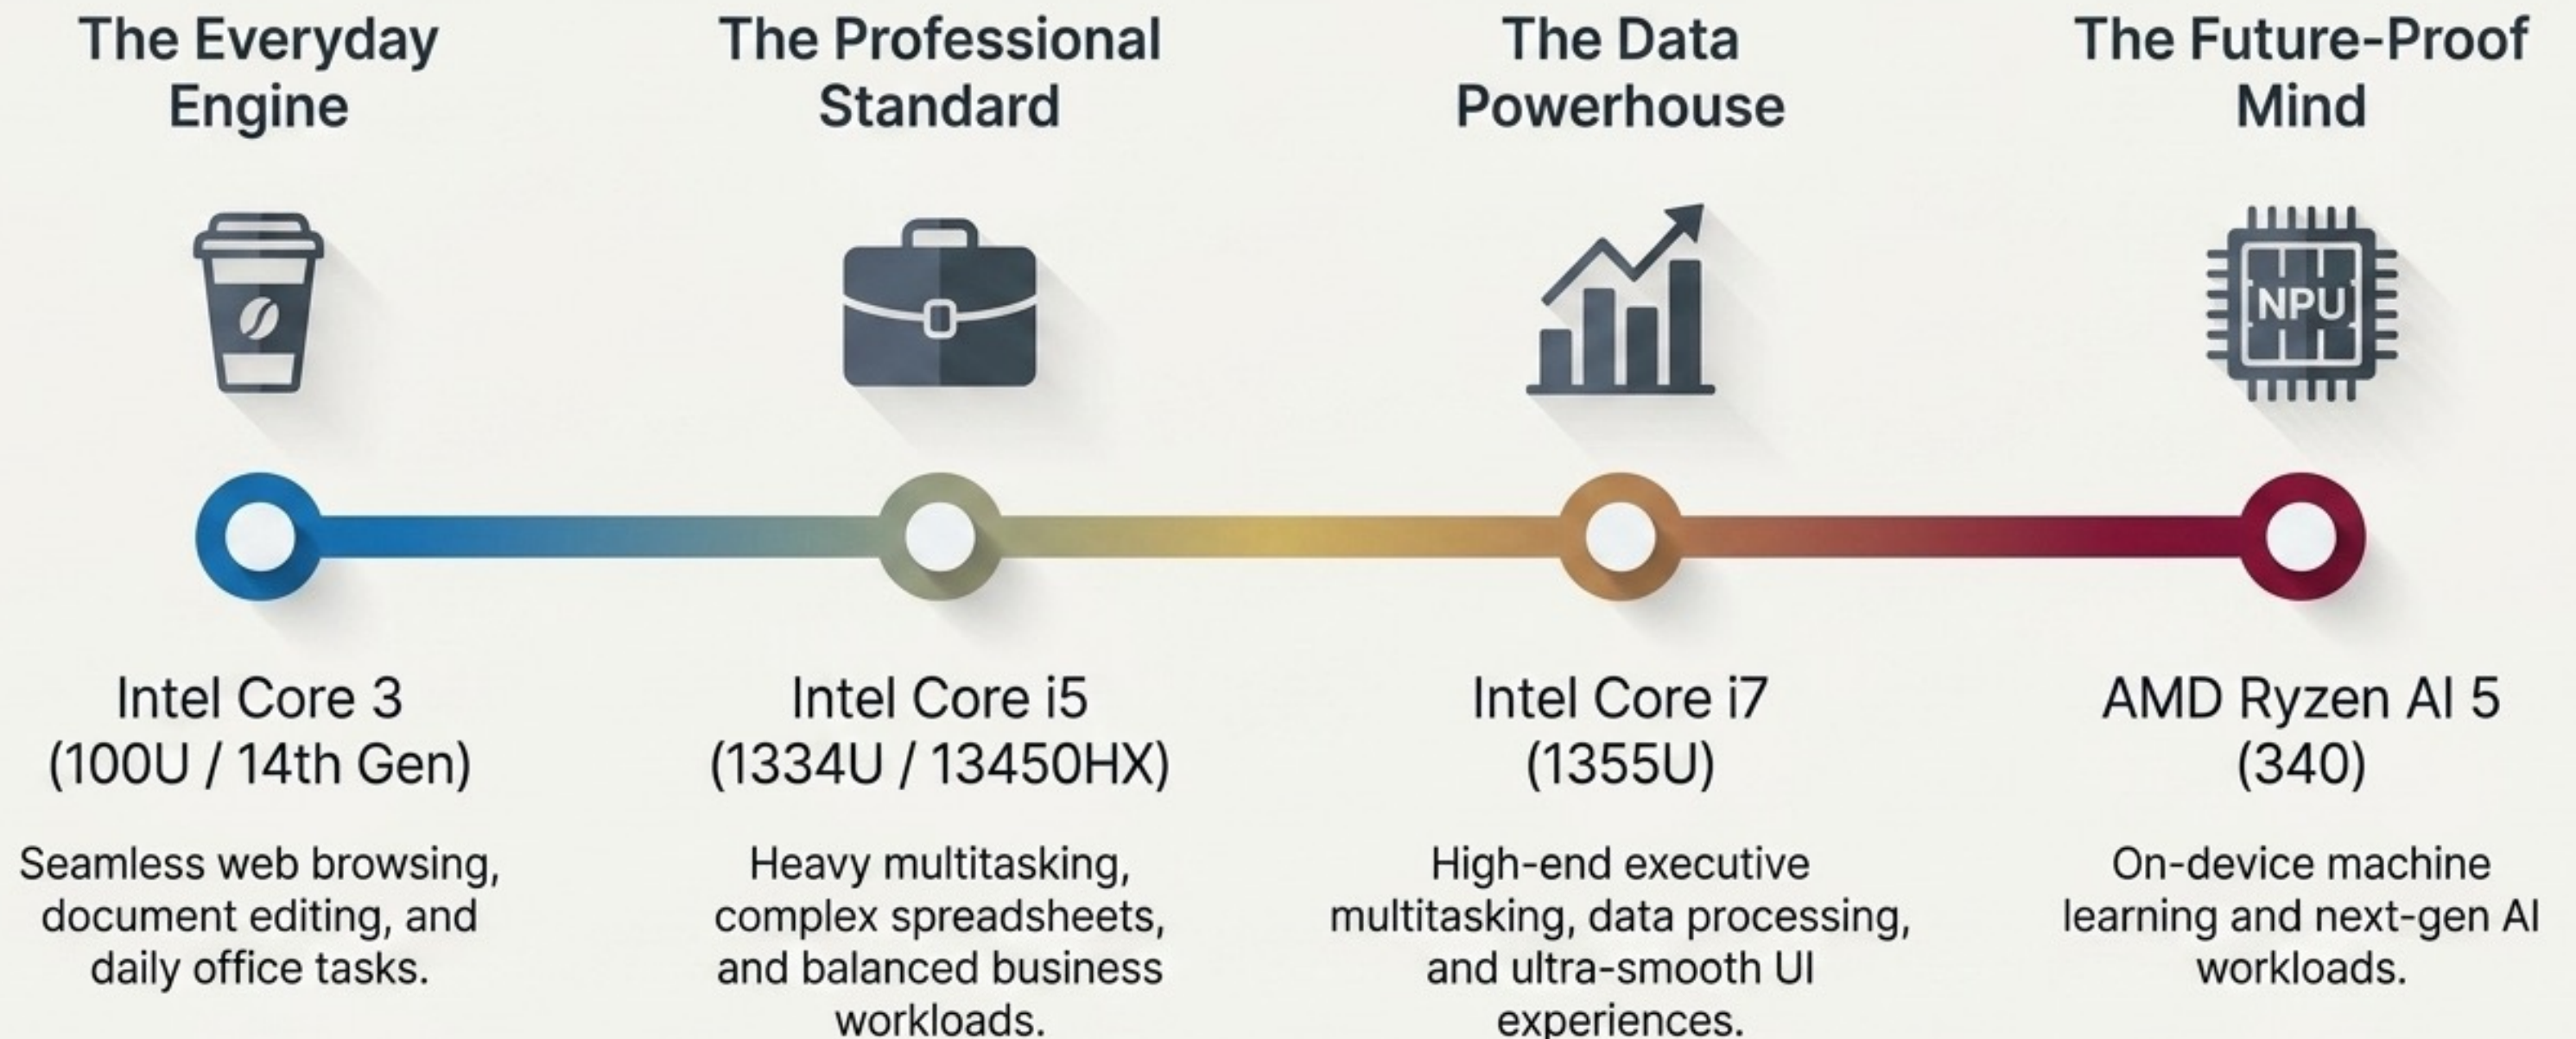

**13th Gen Intel
Core i7 & 120Hz
Displays**

Flagship-level performance.

**16GB Standard on
Mid-to-High Tier**

Configured for future-proof multitasking, out of the box.

₹21,000

**Discount
Delta**

Durga Price: ₹89,000

Durga Computers brings tier-one Dell engineering to the Howrah/Kolkata region at highly competitive price points, eliminating the premium tax.

The Performance Spectrum: Translating Silicon to Capabilities