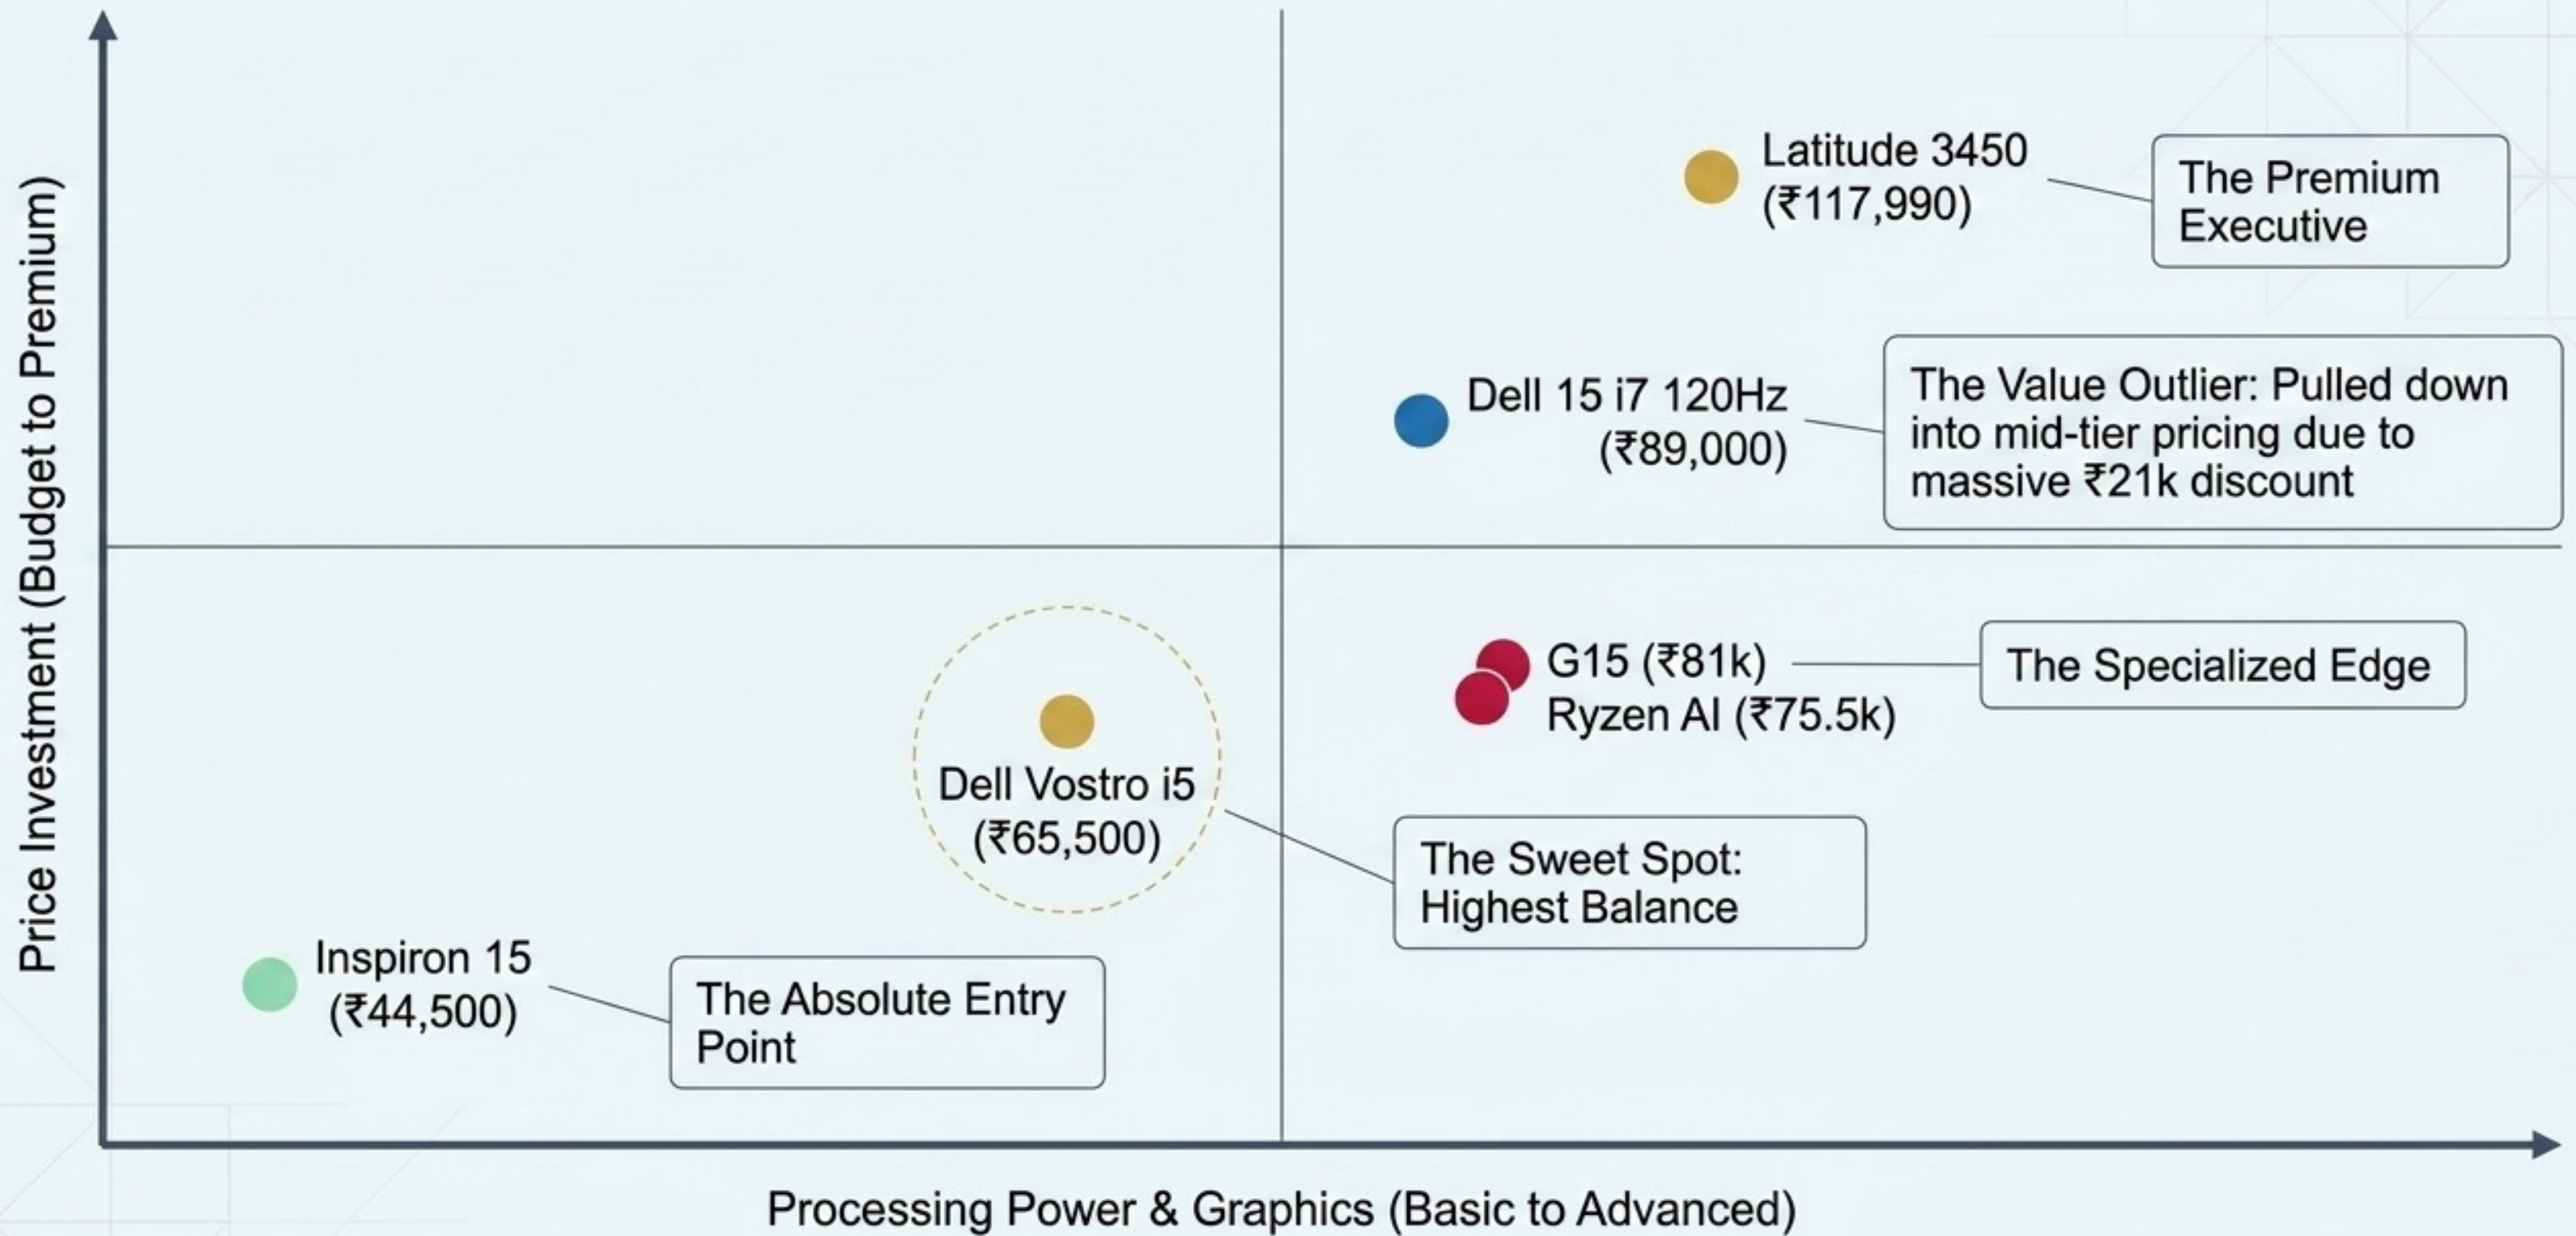

The Price-to-Performance Landscape