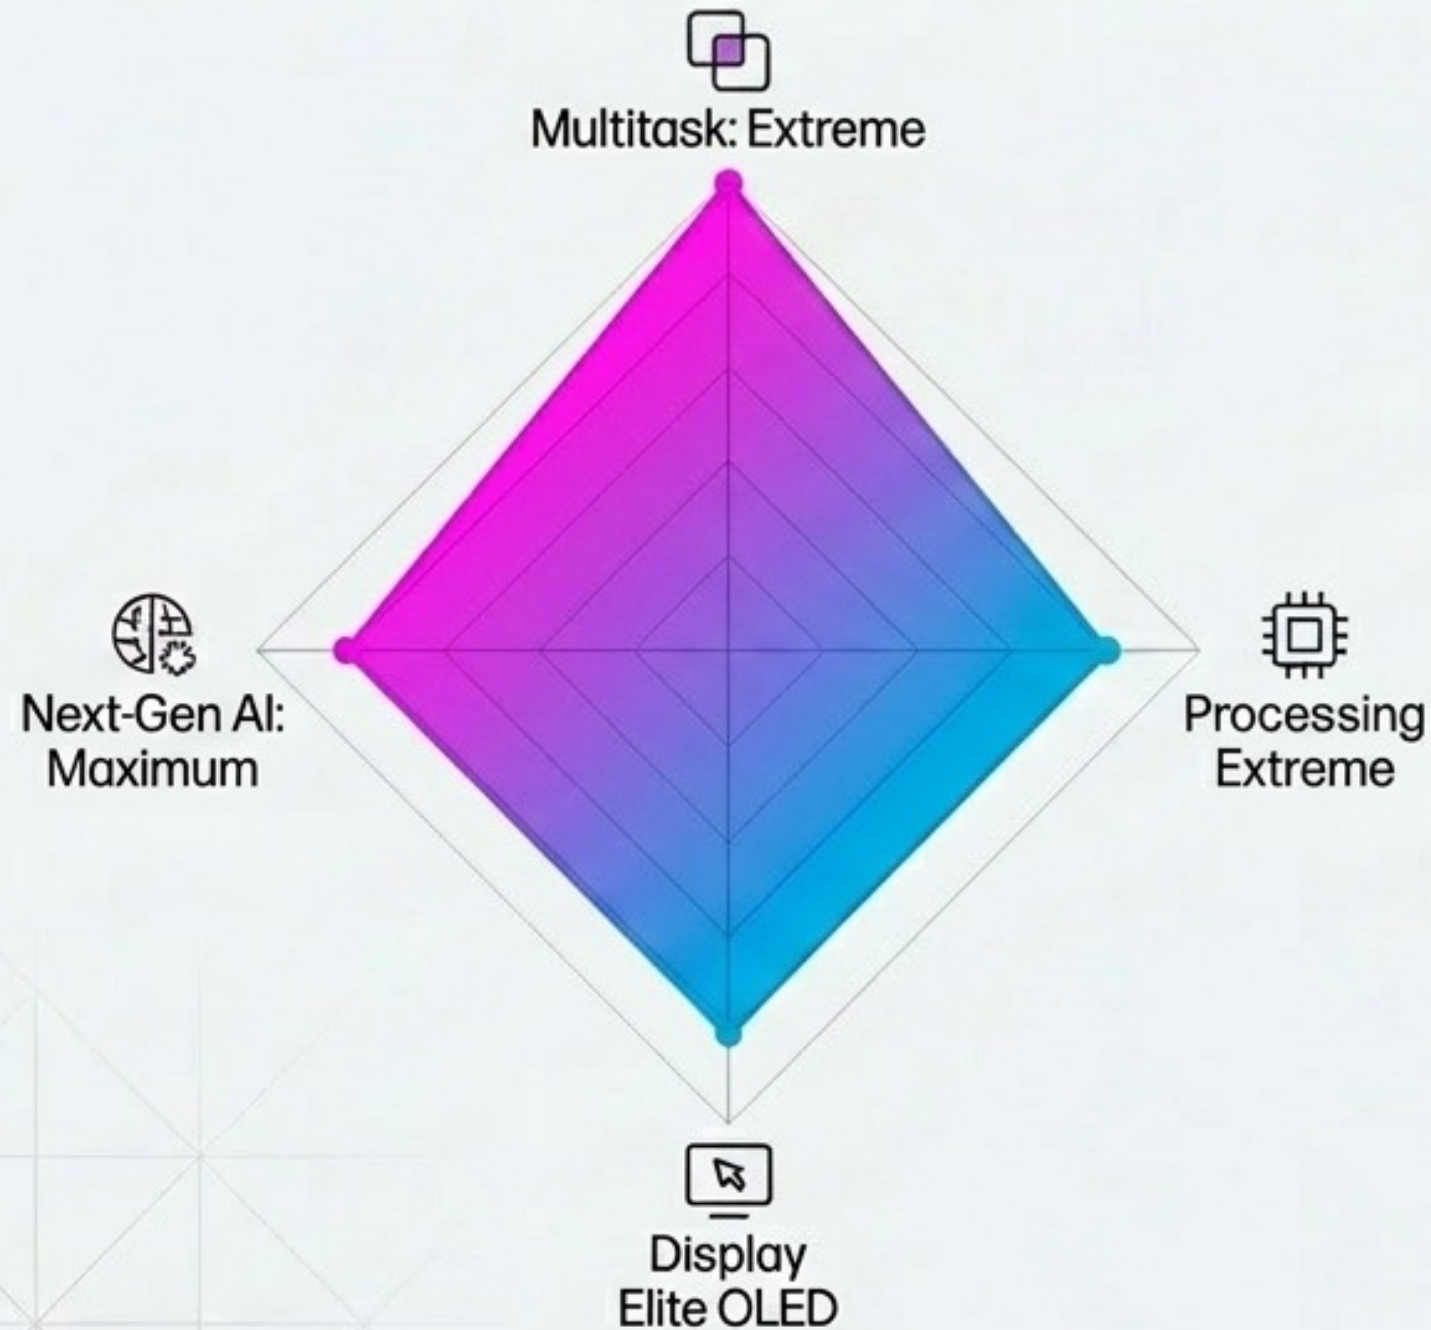

HP OmniBook 7 OLED: The Elite Standard

₹133,000
(Reduced from ₹134,990)

**Intel Core
Ultra 7 255H**

Hardware-level AI processing (NPU) accelerates creative workflows and intelligent local tasks without draining the battery.

**32GB LPDDR5
& 1TB SSD**

Ultra-fast memory bandwidth for flawless 4K video scrubbing, massive 3D asset handling, and zero-latency creative work.

OLED Display

Infinite contrast ratio, true blacks, and professional-grade color accuracy for visual perfection.

Target User:

High-end creators, elite developers, and C-suite executives demanding uncompromised performance and display excellence.