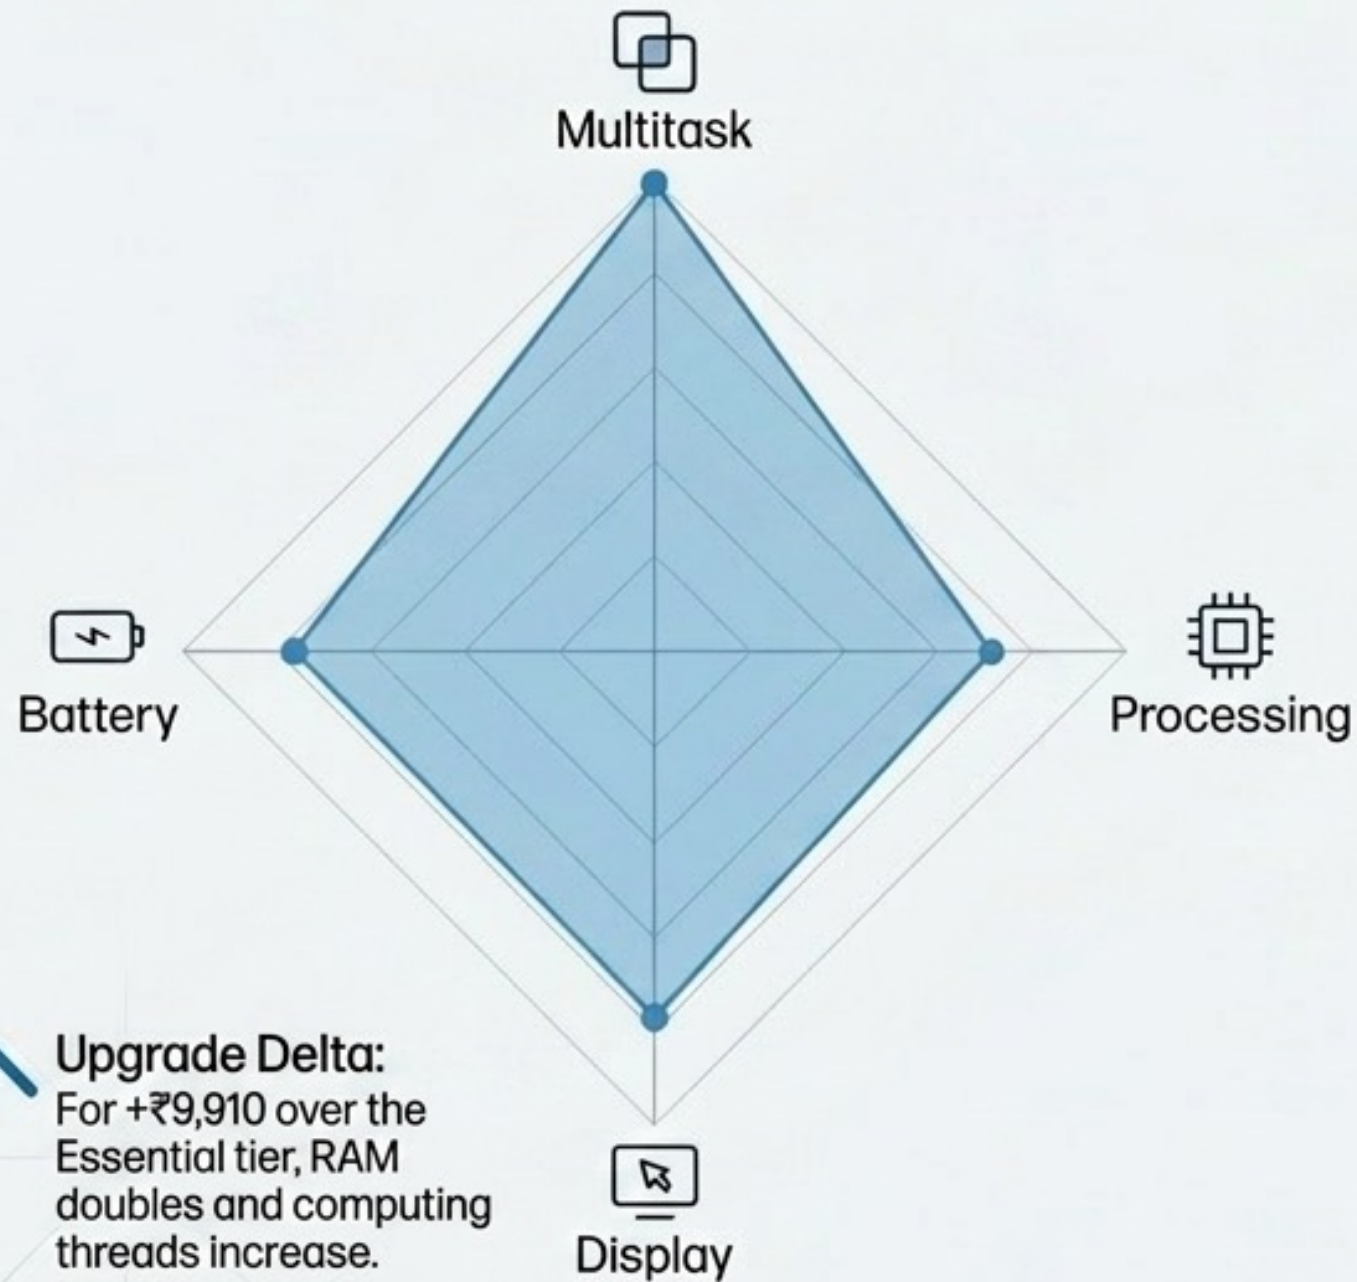

HP 15 Mainstream: The Multitasking Engine

₹59,900

(Reduced from ₹73,900)

**13th Gen Intel
Core i5-1335U**

Executes complex macros and concurrent applications without system stutter.

**16GB DDR4 RAM &
512GB SSD**

The critical differentiator. Keep 15+ heavy browser tabs open alongside massive Excel data models without paging out to memory.

**15.6" FHD
Anti-Glare**

Crisp, 1080p real estate for side-by-side document comparison.

Target User:

SME workers, standard corporate professionals, and university students running specialized software.

HUD →