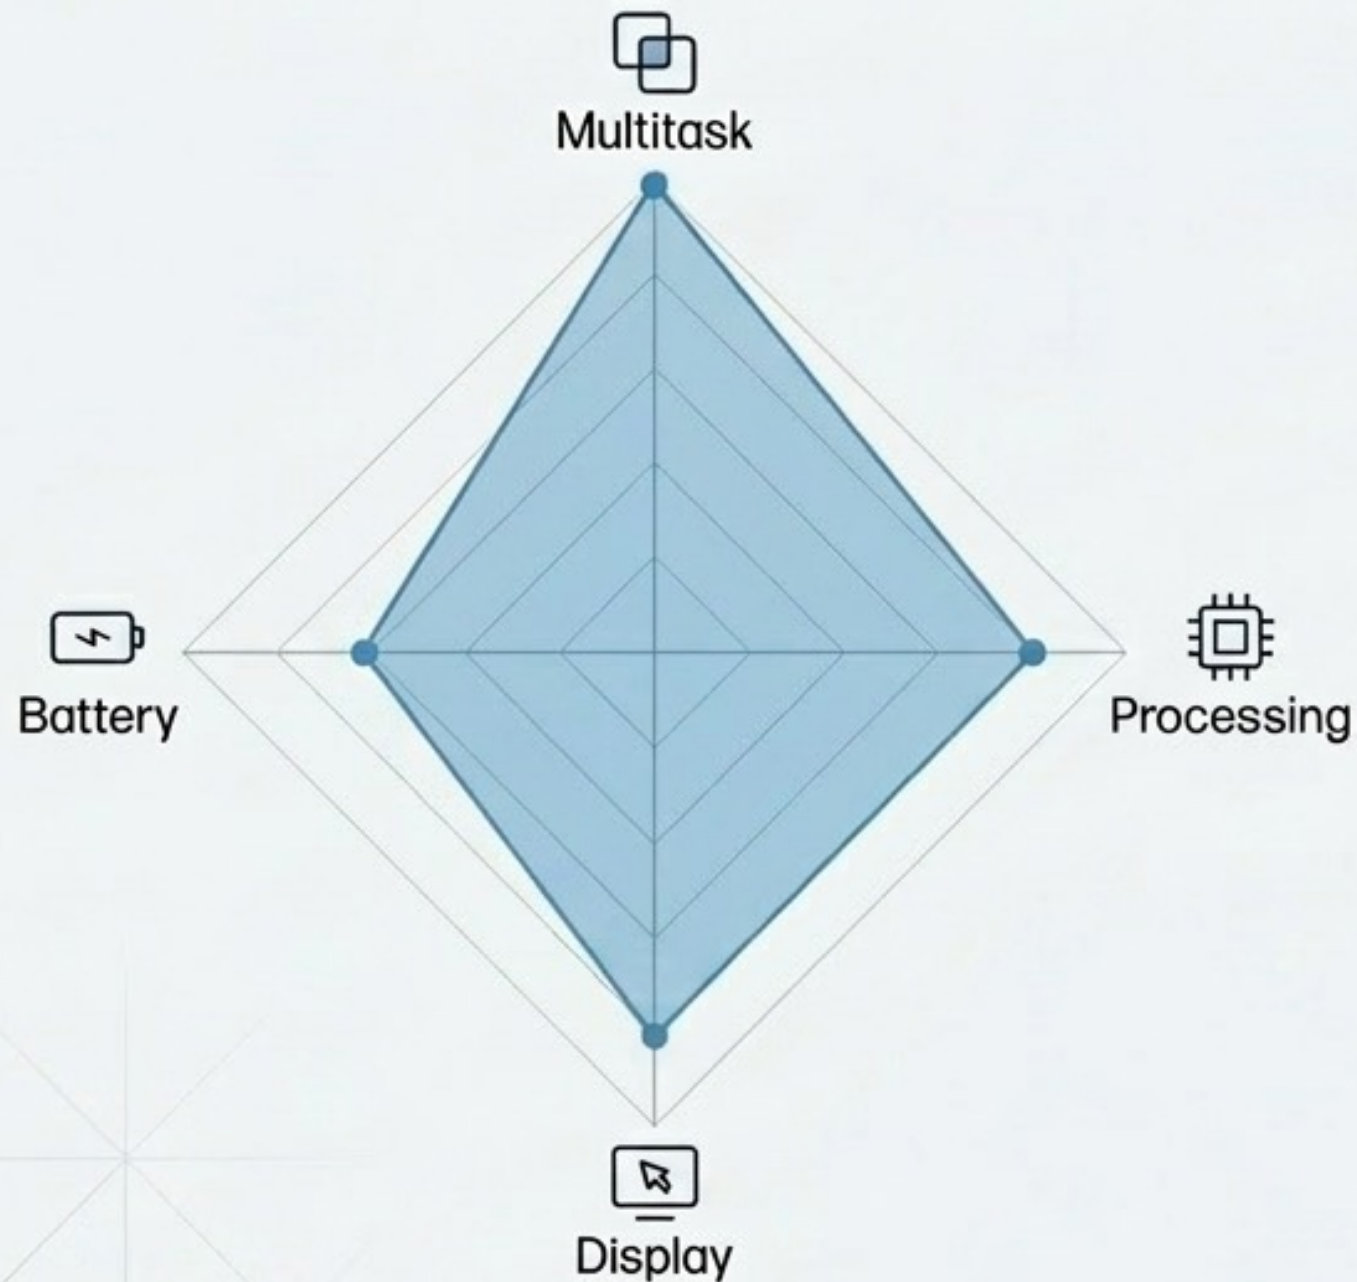

HP 15 Power: The Accelerator

₹78,500

(Reduced from ₹82,900)

**13th Gen Intel Core
i7-15-fr0046TU**

Noticeably faster compilation times for code, instant data-model updates, and aggressive background process handling.

**16GB RAM &
512GB SSD**

Sustains high-bandwidth operations; perfect for running local databases or light virtualization.

**Natural Silver
Chassis**

Premium aesthetic tailored for client-facing meetings and executive desks.

Target User:

IT administrators, data analysts, light developers, and demanding professionals where waiting on a system costs money.