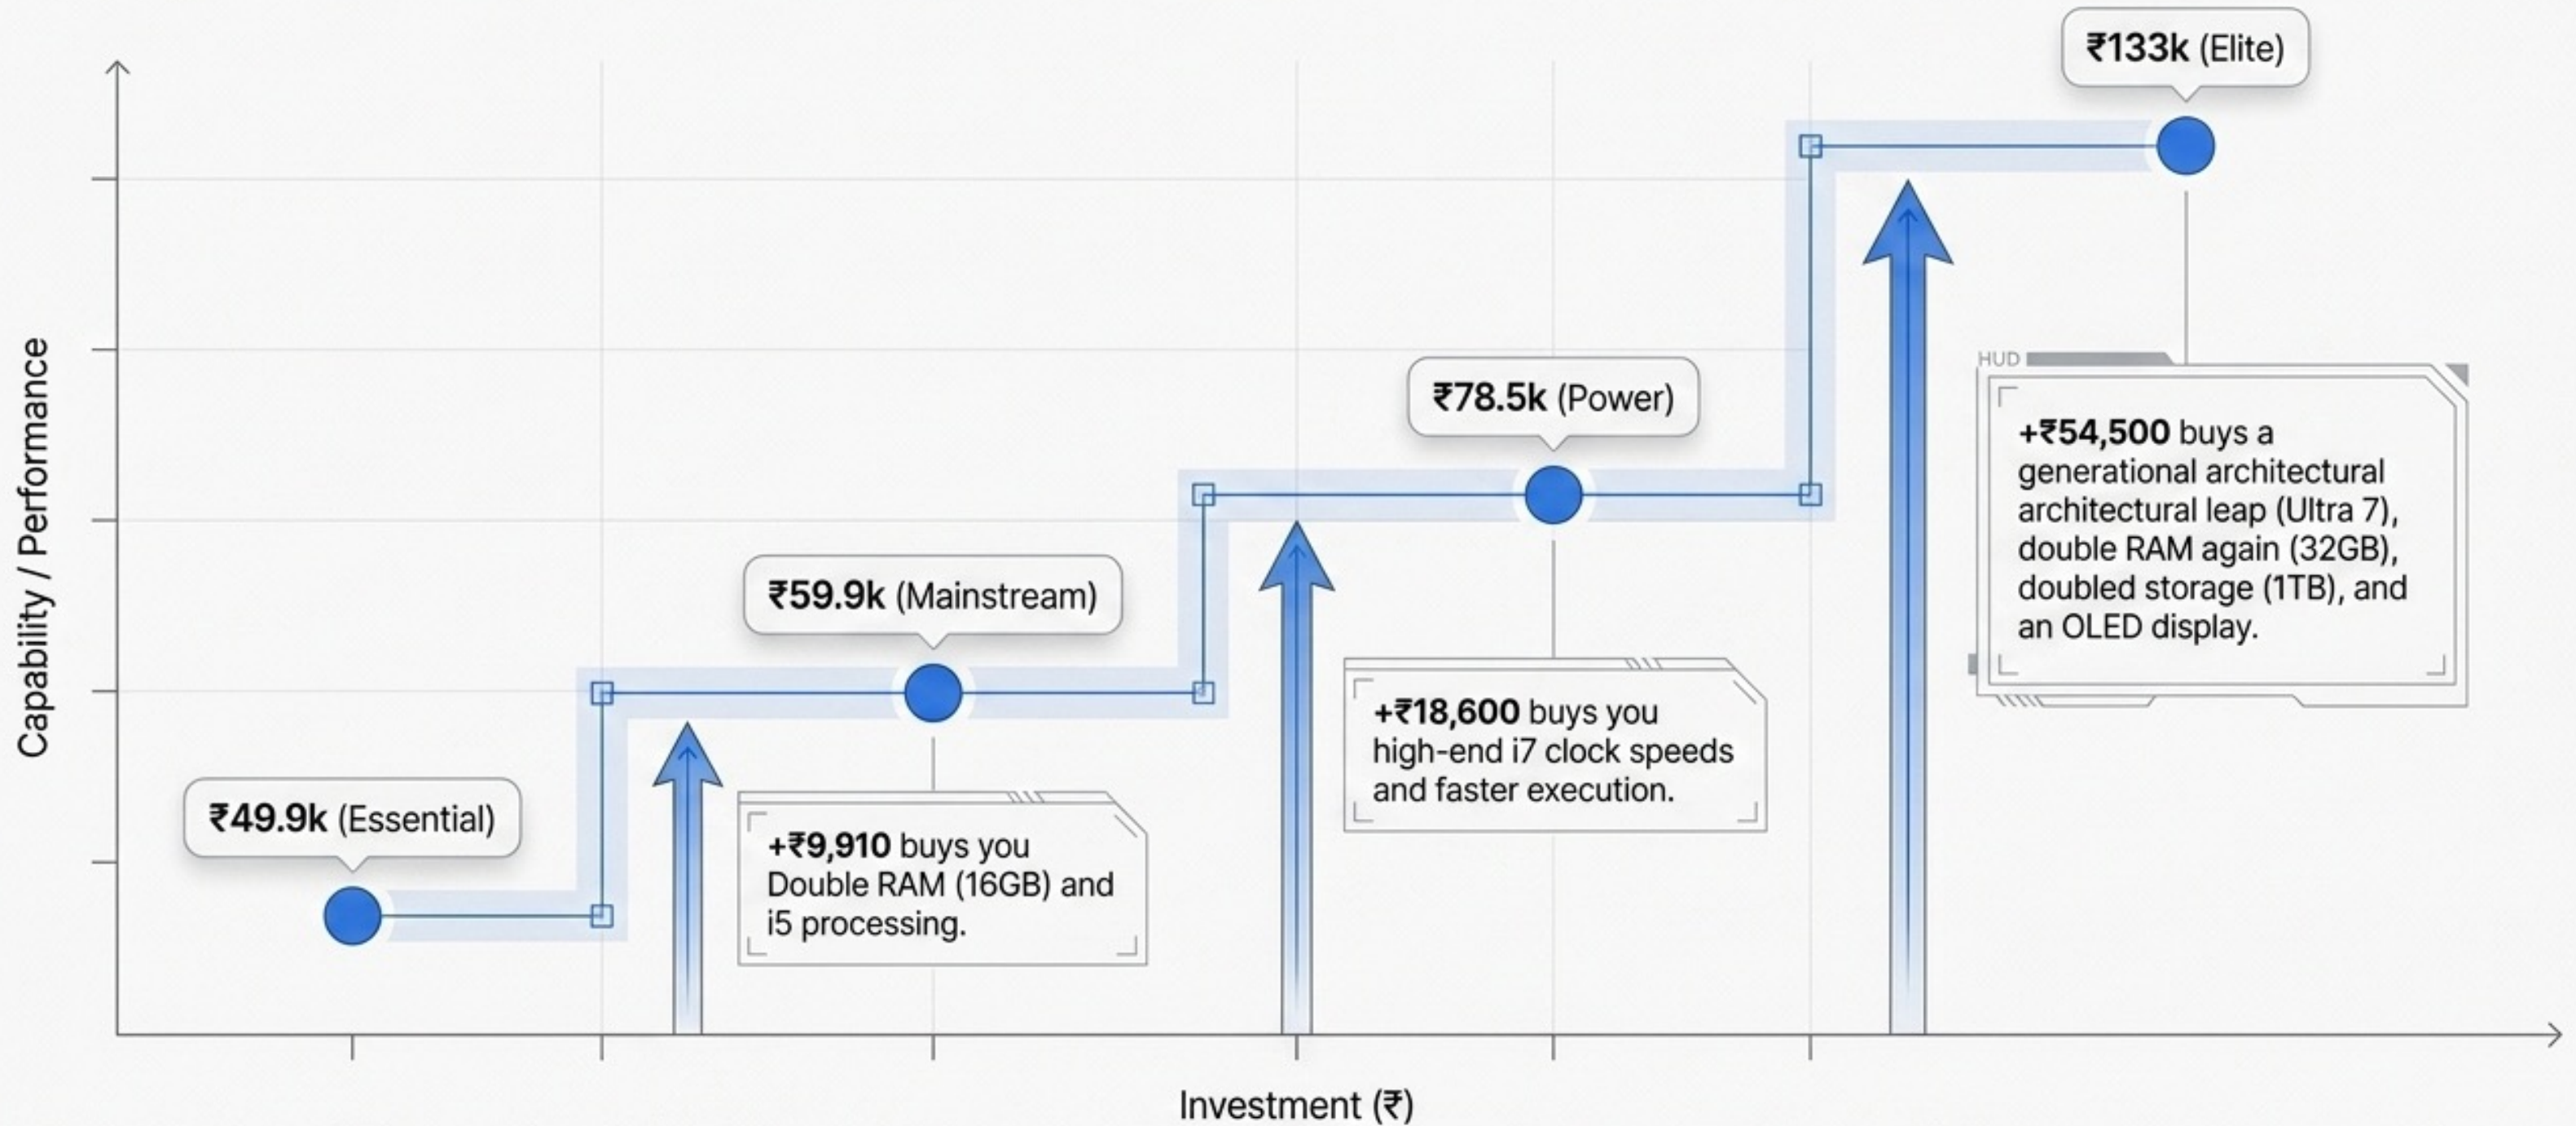

The Investment Delta: What the Upgrade Buys