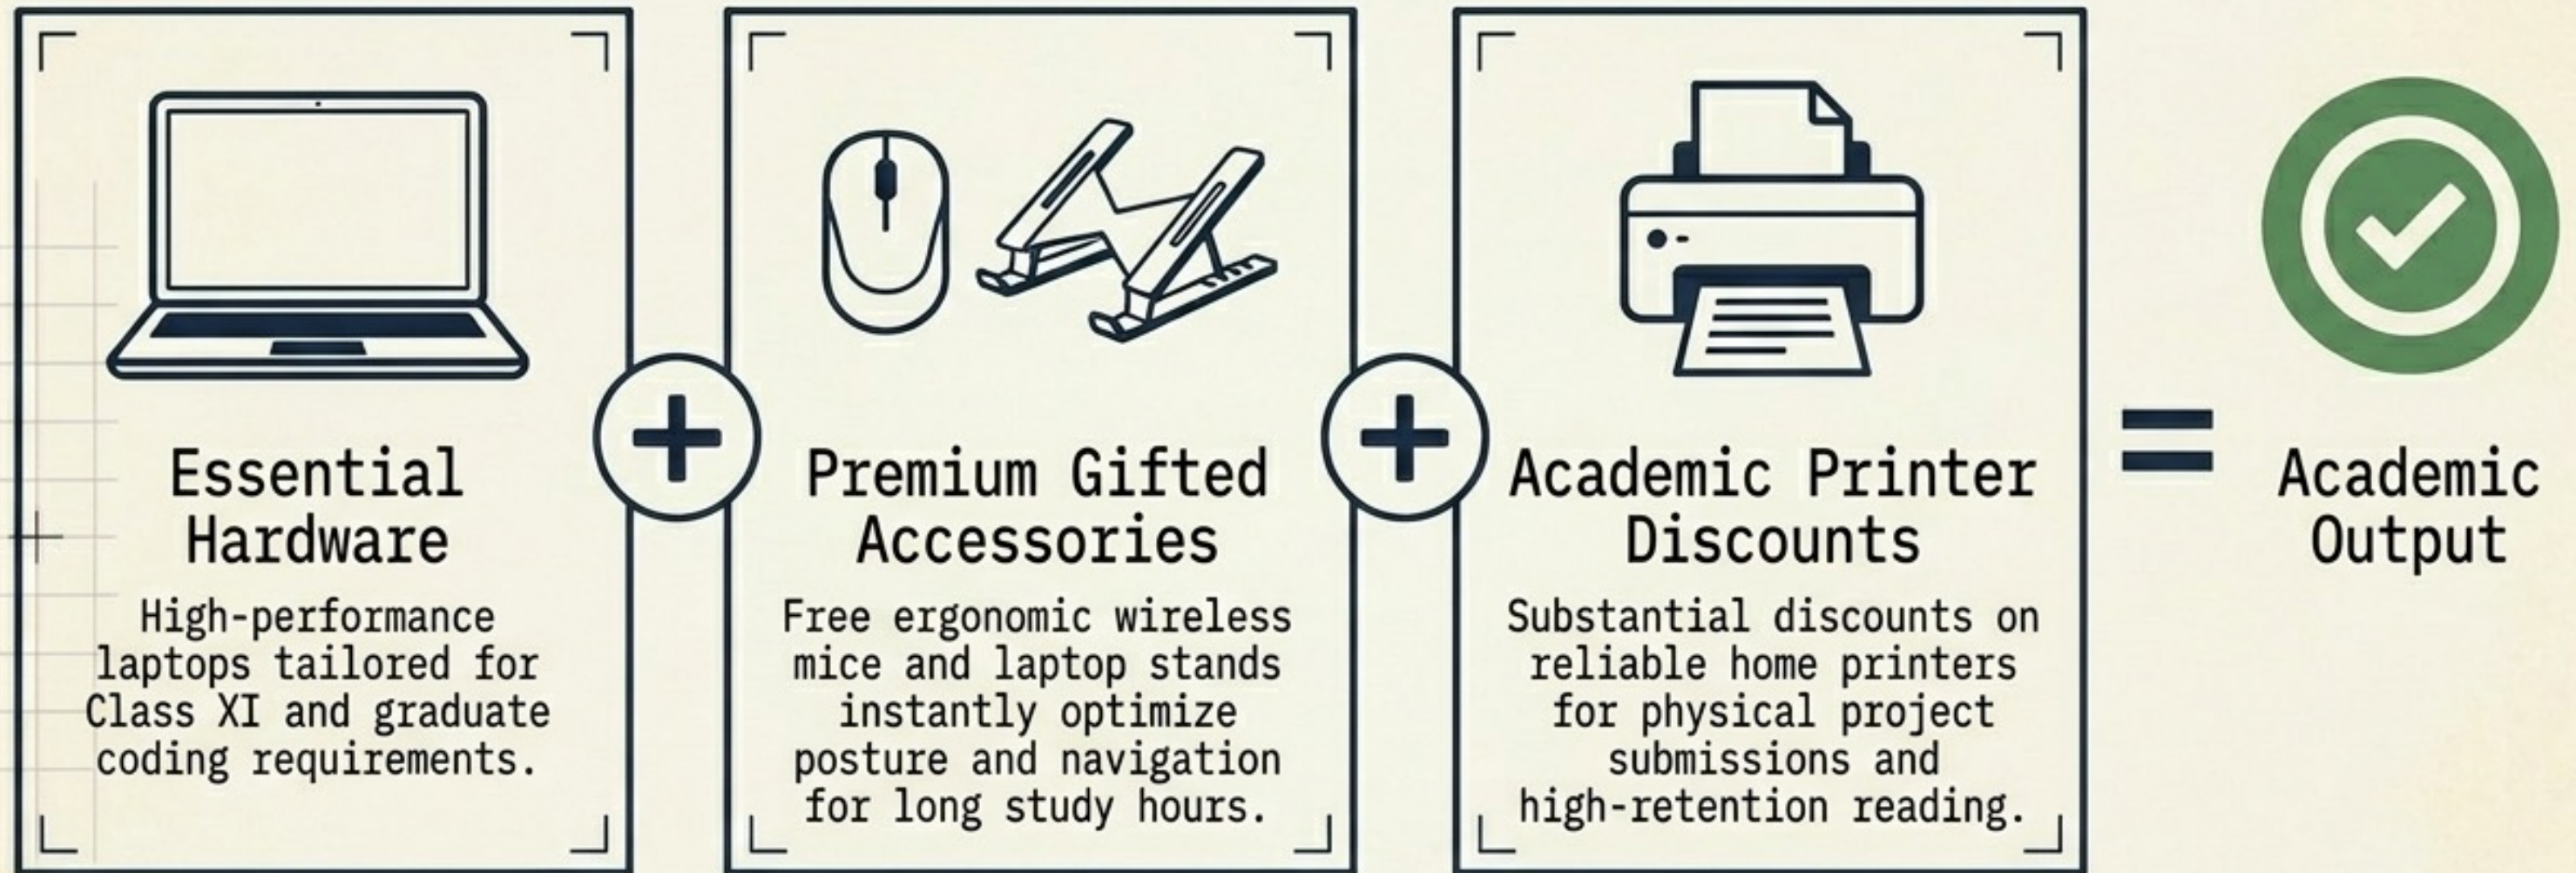

The Student Productivity Bundle

Exclusive collaborative offers engineered for the academic workflow.

We invest in tools that directly elevate your academic output.