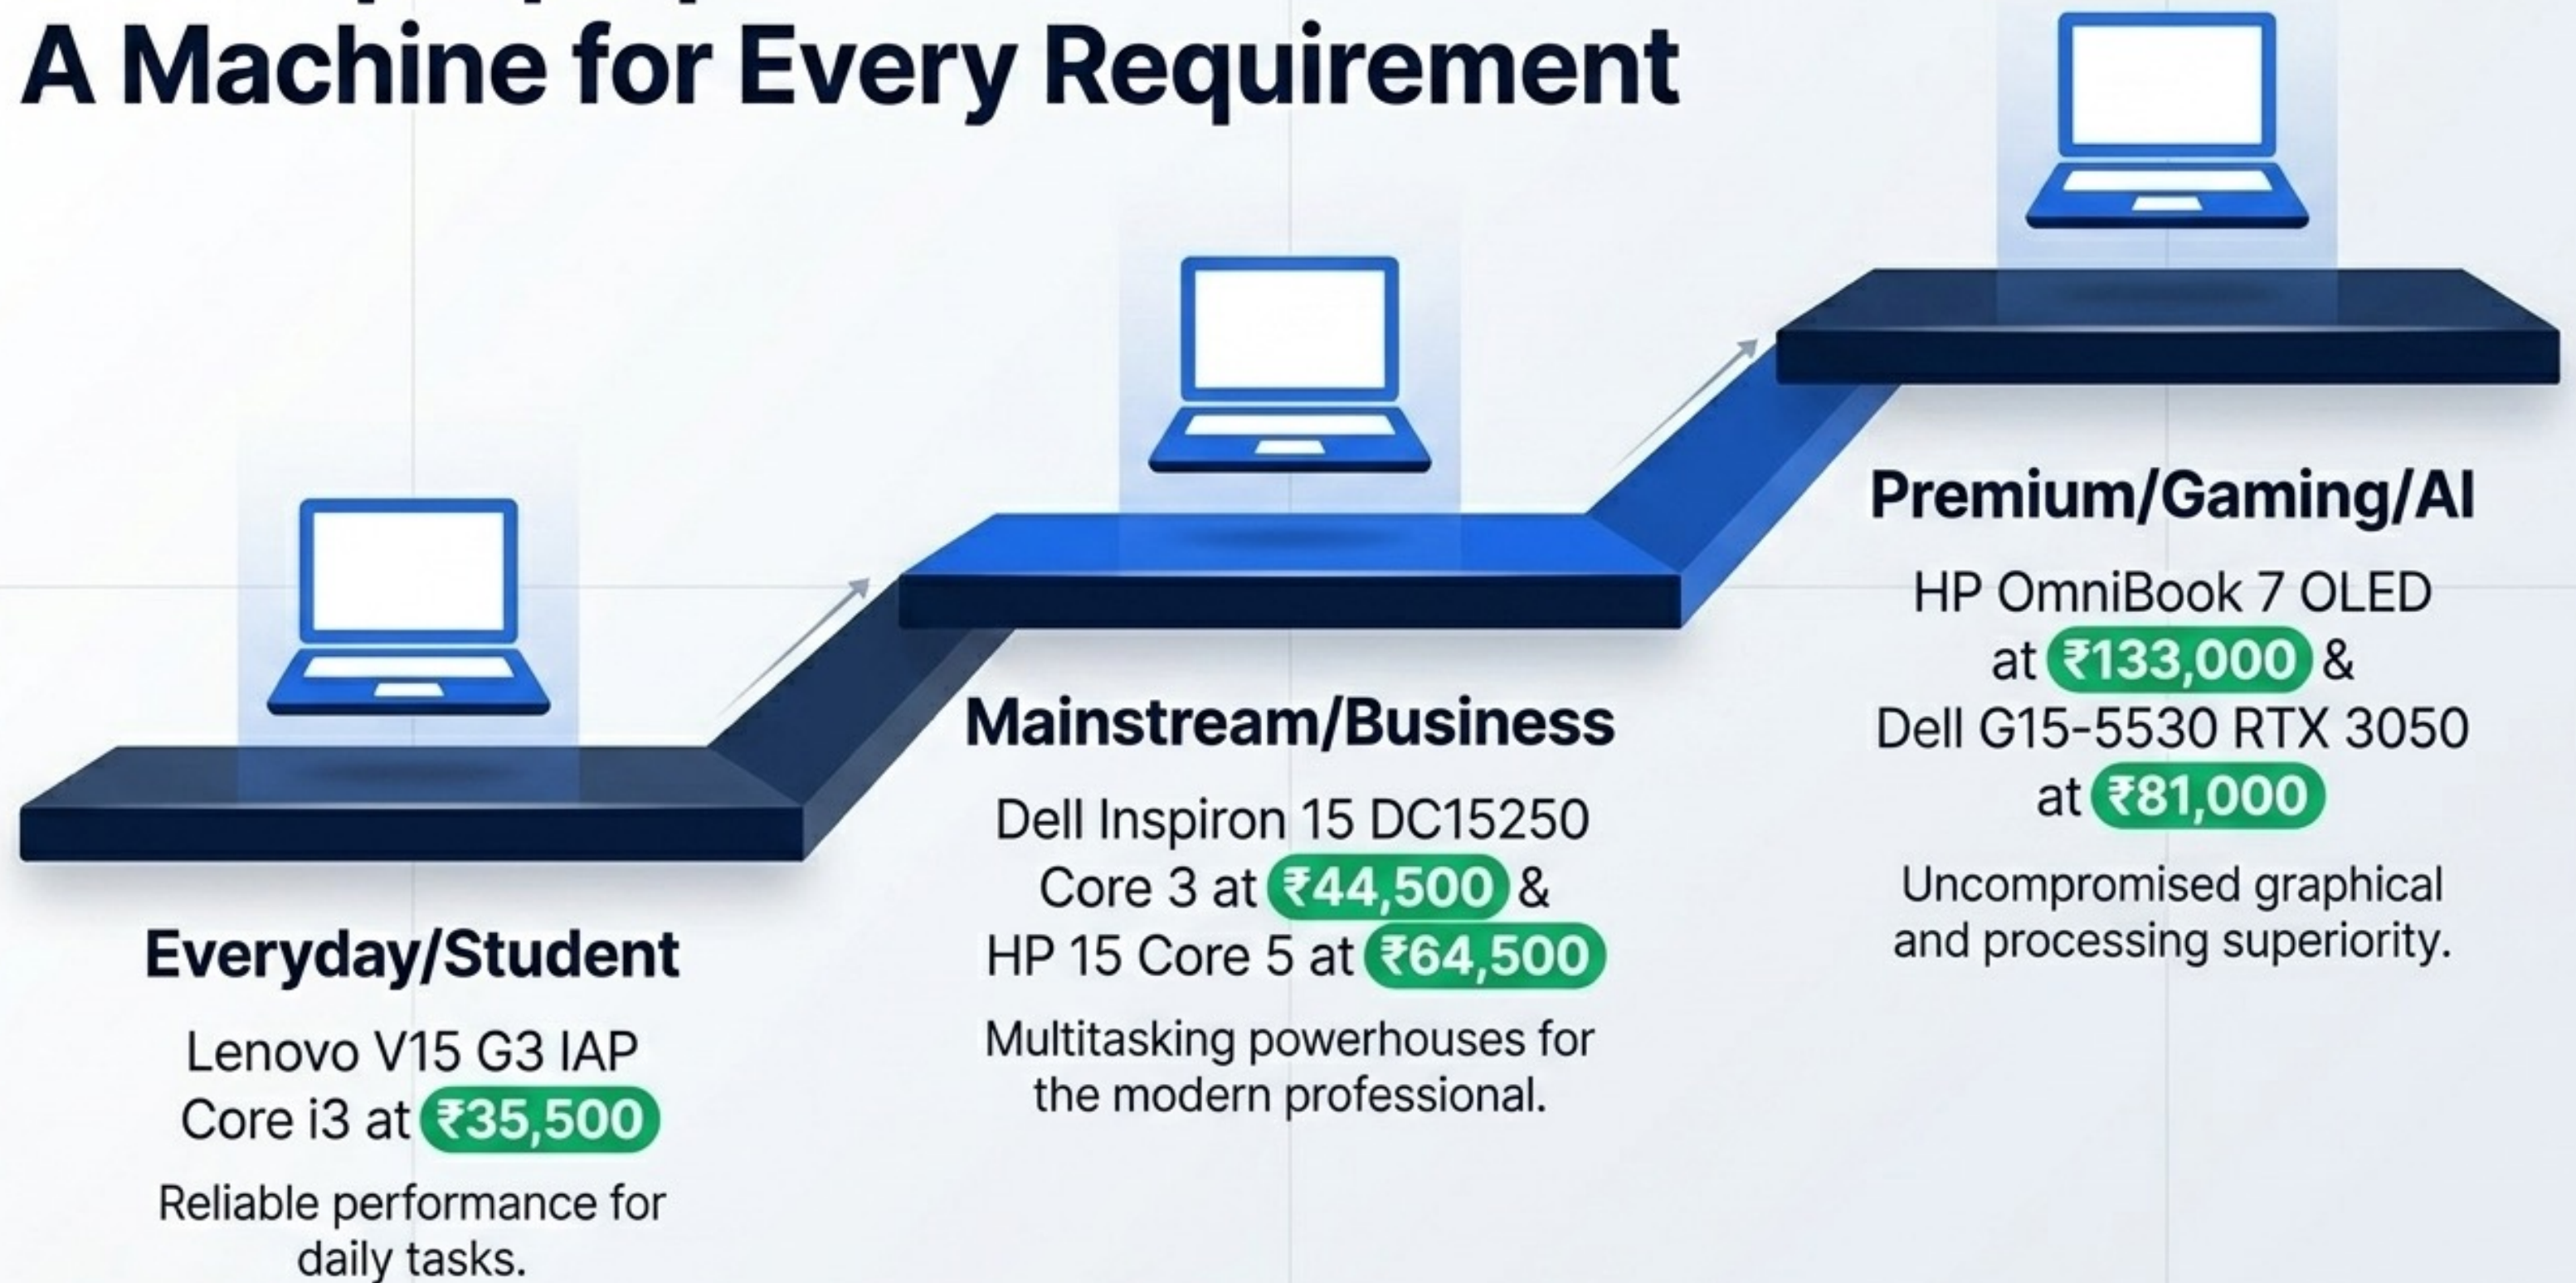

Discount Tracker

IT Components

EVM Motherboard H61FHL

~~₹4,999~~

₹1,299

The Laptop Spectrum: A Machine for Every Requirement

Unlocking Enterprise Power

Why buy entry-level when the same budget unlocks military-grade durability and premium enterprise specs?

Standard Entry-Level New Typical ₹28k-₹35k Machine

- Standard consumer-grade chassis
- Basic processing power
- Entry-level display and components

Durga's Refurbished Advantage

Dell Latitude 3400 (₹28,900) or
HP ProBook 440 G5 (₹25,990)

- ✓ A+ Condition
- ✓ Enterprise-grade durability
- ✓ Core i5 (7th/8th Gen)
- ✓ 8GB RAM & Fast SSD storage
- ✓ Windows 10 Pro included

Beyond the Machine. We provide the complete accessory ecosystem required to transform a standalone laptop into a high-productivity workstation.